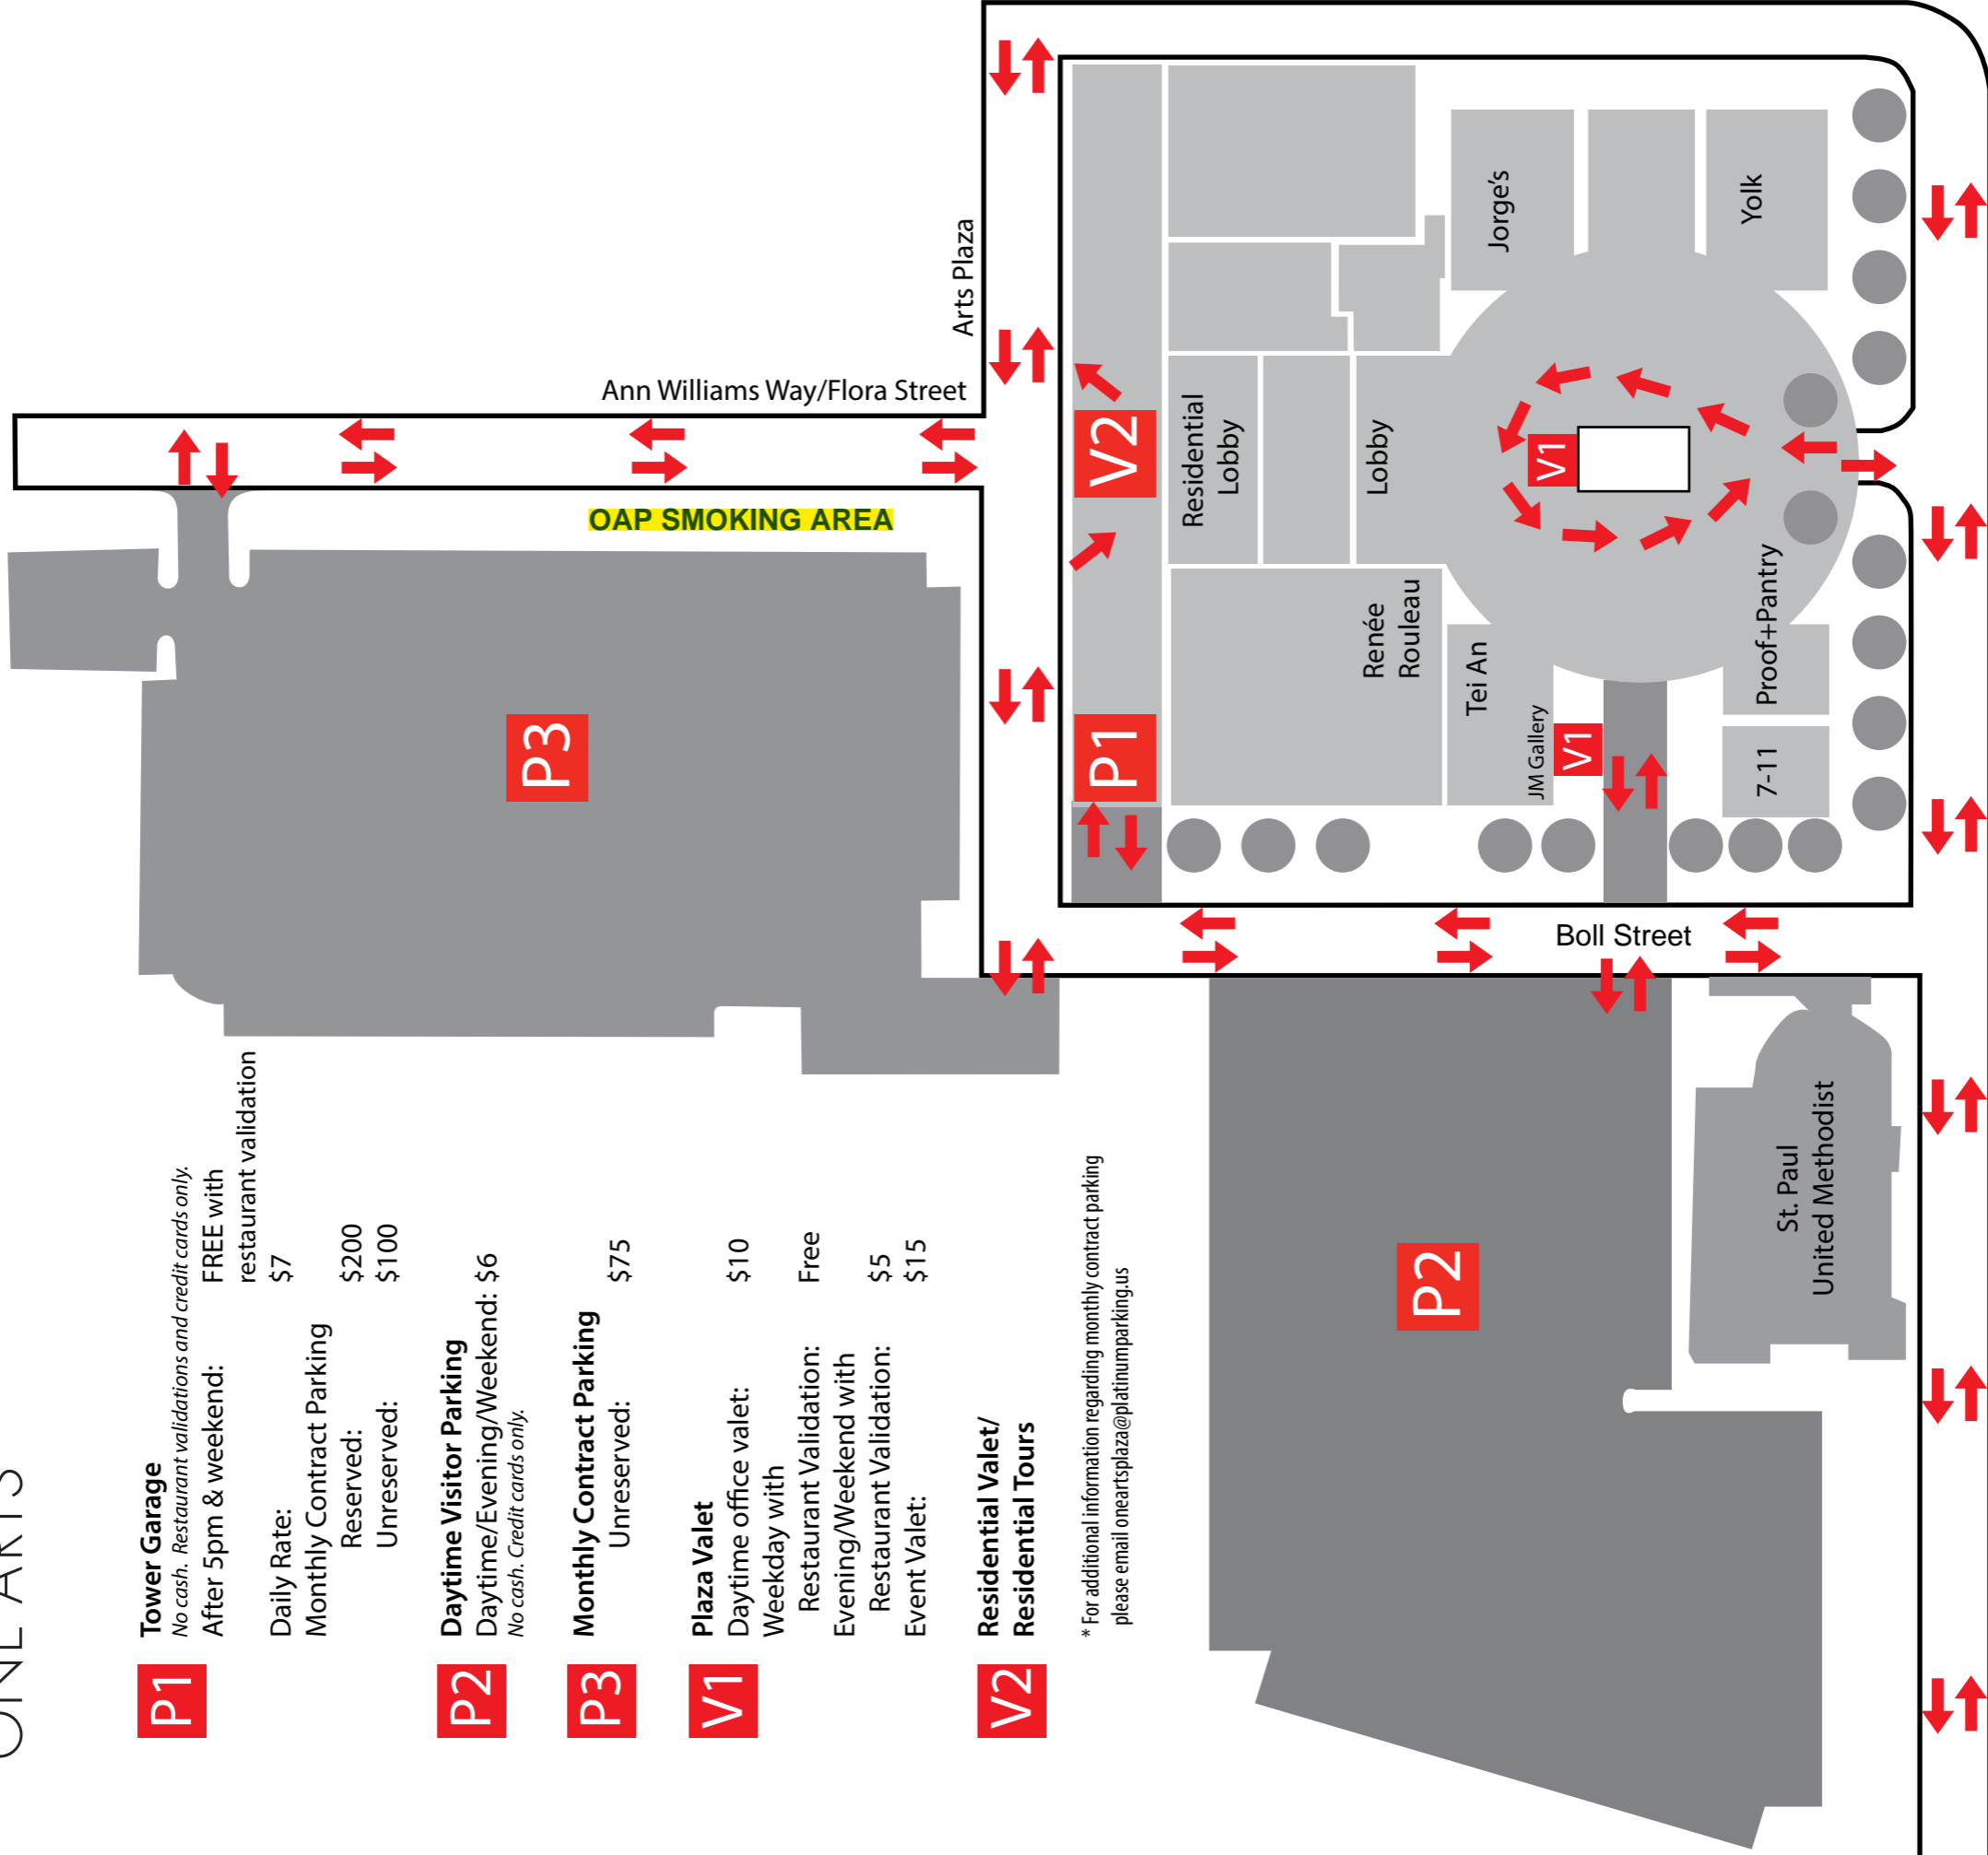

Parking Areas

ONE ARTS

P1

Tower Garage

No cash. Restaurant validations and credit cards only.
After 5pm & weekend: FREE with restaurant validation

Daily Rate: $7

Monthly Contract Parking
Reserved: $200
Unreserved: $100

P2

Daytime Visitor Parking

Daytime/Evening/Weekend: $6
No cash. Credit cards only.

P3

Monthly Contract Parking

Unreserved: $75

V1

Plaza Valet

Daytime office valet: $10
Weekday with Restaurant Validation: Free
Evening/Weekend with Restaurant Validation: $5
Event Valet: $15

V2

Residential Valet/ Residential Tours

* For additional information regarding monthly contract parking please email oneartsplaza@platinumparking.us

* RATES ARE SUBJECT TO CHANGE.